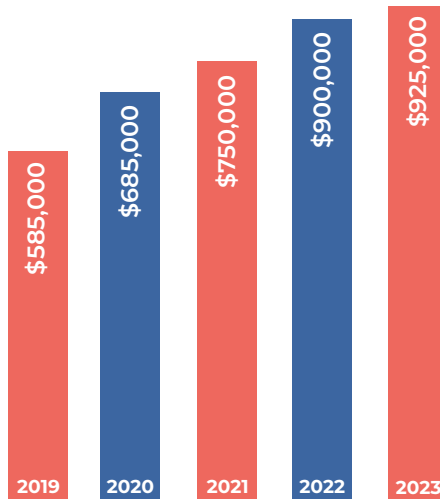

2022 FINANCIAL SNAPSHOT

We are committed to transparency in how we operate and report our financials. And we're proud of our efficiency.

REVENUE

Membership Contributions	$ 989,950	93%
Sponsorships, Grants, Other Contributions	$ 54,612	5%
Interest and Other Income	$ 16,268	2%
Total Revenue	$1,060,830	100%

EXPENSES

Grantmaking and Other Program	$ 951,699	94%
Management and General	$ 47,280	5%
Fundraising	$ 11,162	1%
Total Expenses	$ 1,010,141	100%

Program expenses include $900,000 in 2022 awarded grants.

The Women's Fund of Santa Barbara holds no fundraising events. Fundraising expenses are an allocation of our costs for member education events, technology, and communications.

For complete financials, visit our website at womensfundsb.org/financials.

GRANTS DISTRIBUTION 2019 - 2023

In 2023, more than 1,200 women awarded $925,000 in local grants (see pages 1-3), the largest grants pool in Women's Fund history.

It's been a steady rise in recent years and a long way from the $140,000 in grants awarded to two local nonprofit agencies when the Women's Fund began in 2004.

THANK YOU TO OUR SUPPORTERS

While donations from our members create our annual grants pool, generous supporters like these help offset our expenses for educational programs and operations.

COMMUNITY SUPPORTERS

Allen Construction
Catering Connection
Emily Hart-Roberts, Photographer
ETC – New Vic Theatre
Garden Court, Gardens on Hope
Greg Kroes, Mountain View Films
Ivette Peralta
Jano Printing and Mailworks
LMR Consulting
Marjorie Luke Theatre
Santa Barbara Historical Museum
Tilden Cocktails
Travis Wilson, CPA
Type A Creative
Will Hahn Productions

MEMBER UNDERWRITERS

Fran Adams
Caryl Bowman
Mary Brown
Linda Stafford Burrows
Marybeth Carty
Kathy Dunlap
Stina Hans
Kathryn Hollis
Shelley Hurst
Lynn Karlson
Carole MacElhenry
Claudia Thorsen

2023 BUSINESS SPONSORS

COMMUNITY BUILDING SPONSOR ($10,000)

sunseri construction
general contracting

CHANGING LIVES SPONSORS ($5,000)

Montecito
Bank & Trust®

SB SOS
Santa Barbara Senior
Organizational Support

EMPOWERING WOMEN SPONSORS ($2,500)

Bryant & Sons, Ltd.
California's Premier Jewelers

FERGUSON WITH
Bath, Kitchen & Lighting Gallery **VIKING**

CAMA
Presenting the world's finest classical artists since 1919

MISSION WEALTH®

To contribute to the Women's Fund, visit womensfundsb.org.